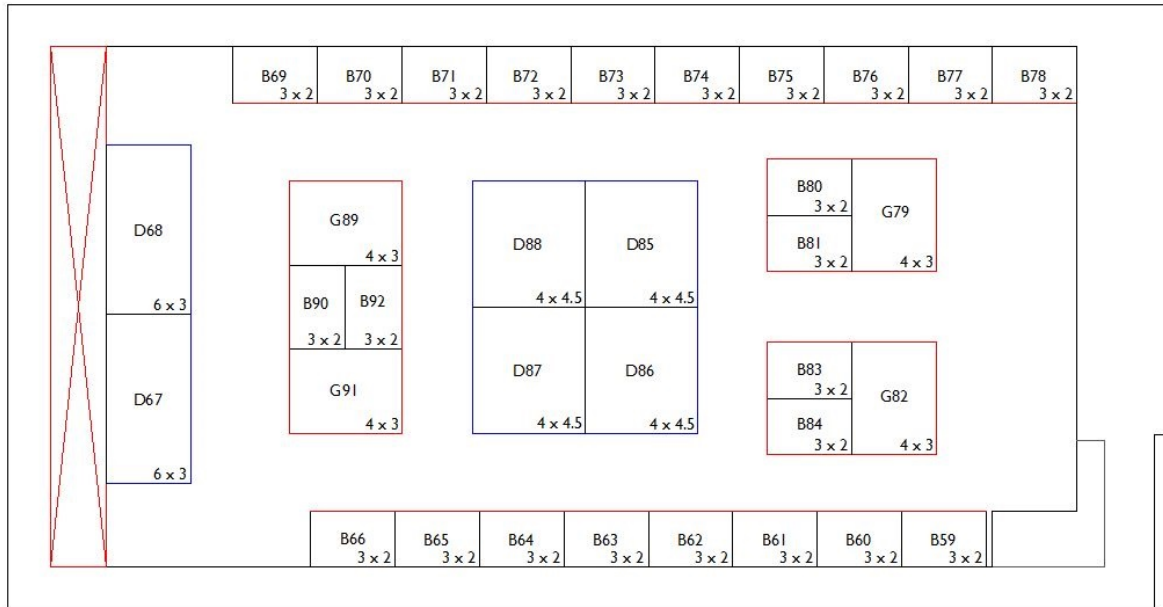

# DAVID FERGUSON HALL

B Stands are 3m x 2m  
 G Stands are 4m x 3m  
 D Stands are display only