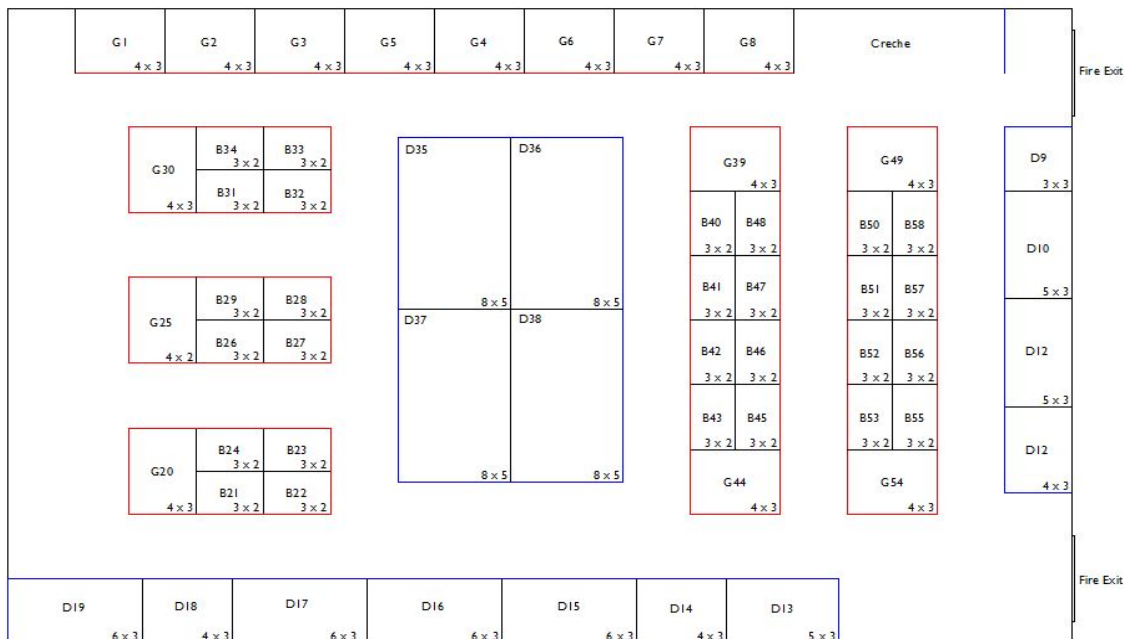

# DAVID FERGUSON HALL

B Stands are 3m x 2m  
 G Stands are 4m x 3m  
 D Stands are display only

## Display Space: at £130 per sqm.

Exhibitor package: (see details below). **Bronze:** up to 16sqm. **Silver:** 17-29sqm. **Gold:** 30+ sqm

Includes 1 x 5' fluorescent strip light.

Electrical power:

- 500w socket £50 (eg suitable for laptop NOT irons, heaters, halogen lamps etc)
- 3 kw socket £85 (eg suitable for heating element, coffee machine)
- 5kw socket £150 (eg suitable for induction hob, hot tub)

# SIR JOHN LOVERIDGE HALL

B Stands are 3m x 2m  
 G Stands are 4m x 3m  
 D Stands are display only